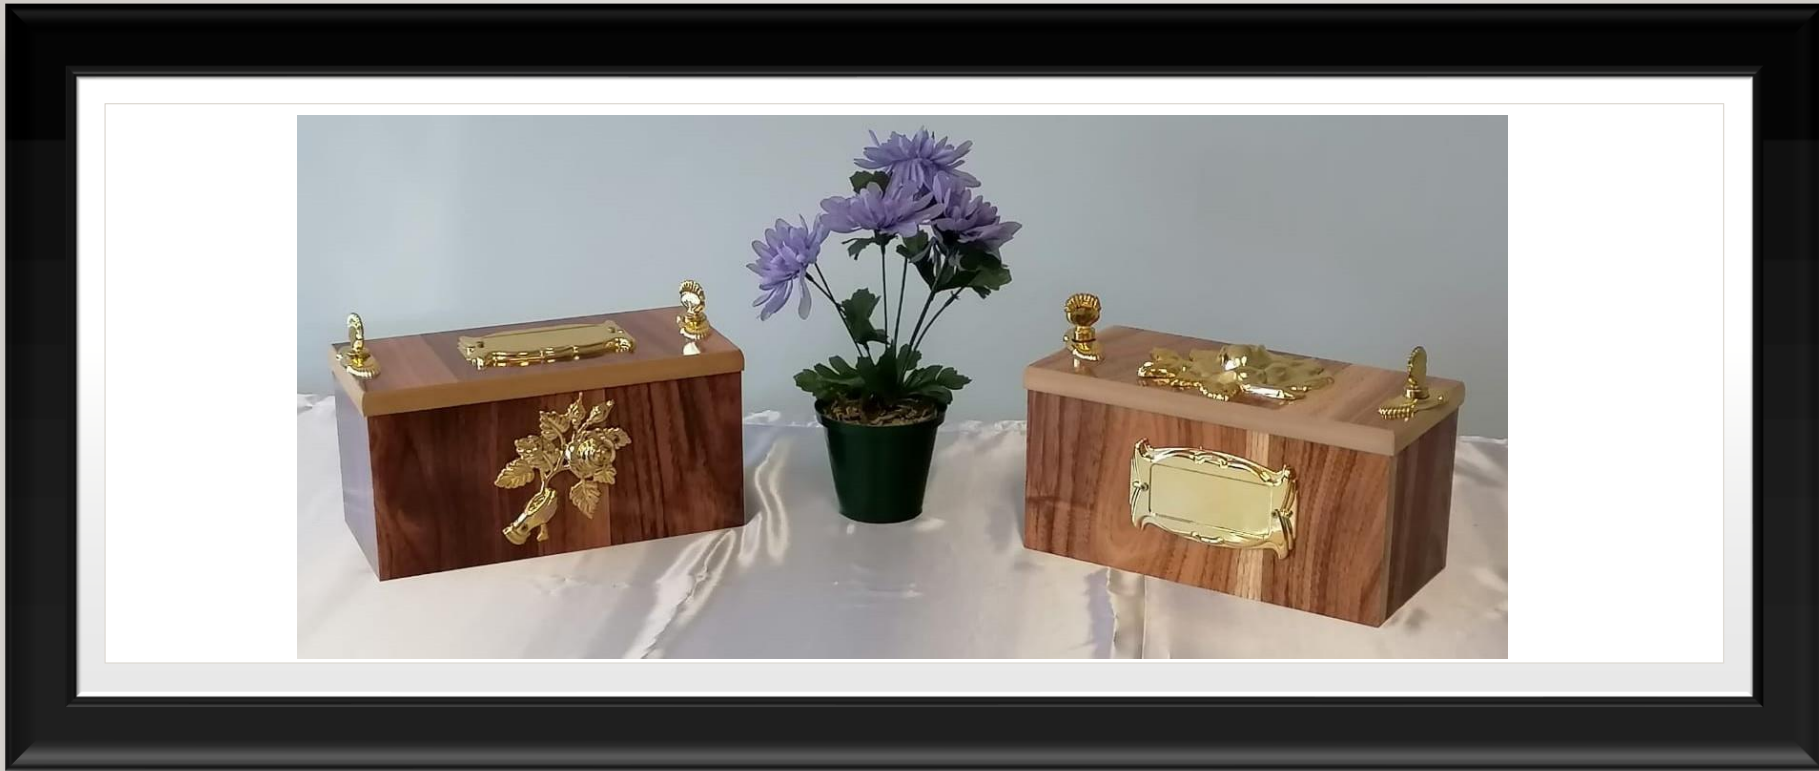

QUARTER VIEW / OPEN FACE

HALF VIEW PONGEE – BOSTON

HALF VIEW PONGEE – RS HANDLES

PORTHOLE – HALFWIEW

FULL VIEW – PORTHOLE

STANDARD DOME – KIAAT / REDWOOD

STANDARD DOME – RED CHERRY

STANDARD DOME – ITALIAN WALNUT

STANDARD DOME – WHITE

CREMATION BOXES

2' INFANT CASKETS

3' CHILD CASKETS

4' CHILD CASKETS

WOOD TYPES: CHIP AND MDF

HIGH GLOSS COCO BOLO, KIAAT AND REDWOOD

HANDLES AND CORNERS

Handles

- Boston
- Windsor / Swing Bar
- RS / Wrap Around

Corners

- Windsor
- Jefferson